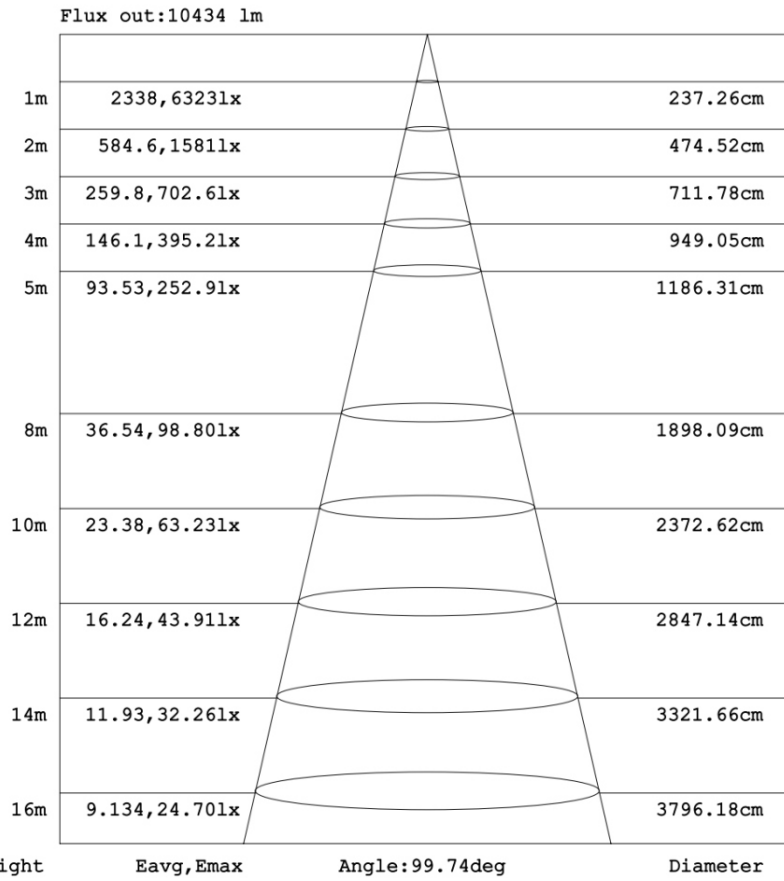

## Light Data

Light source : LED OSRAM SMD 2835  
Efficacy : 120 lm/Watt  
Luminous Flux : 24000 Lm  
Optic Type : Wide Beam  
Luminaire light beam spread : 110 °  
Optic Material : Polycarbonate  
Optical cover / Lens Material : Polycarbonate  
Optical cover/lens finish : Frosted  
Colour temperature : 6500K  
Color Rendering Index : CRI > 80  
Color tolerance adjustment : ≤10SDCM

**Warranty** : 2 Years

Figure and size of Lamp body :  $\phi 270 \times 100.7\text{MM}$

Figure and size of lampshade :  $\phi 310 \times 180 \text{MM}$

— Matching according to customer needs.

[www.shineplusled.com](http://www.shineplusled.com)

# Technical Data Sheet\_ SHHB200W LED Dome High-bay Light

**Installation Height Suggestion:** (Suitable for installation at a height of 6-12m)

# Technical Data Sheet\_ SHHB200W LED Dome High-bay Light

Note: The Curves indicate the illuminated area and the average illumination when the luminaire is at different distance.