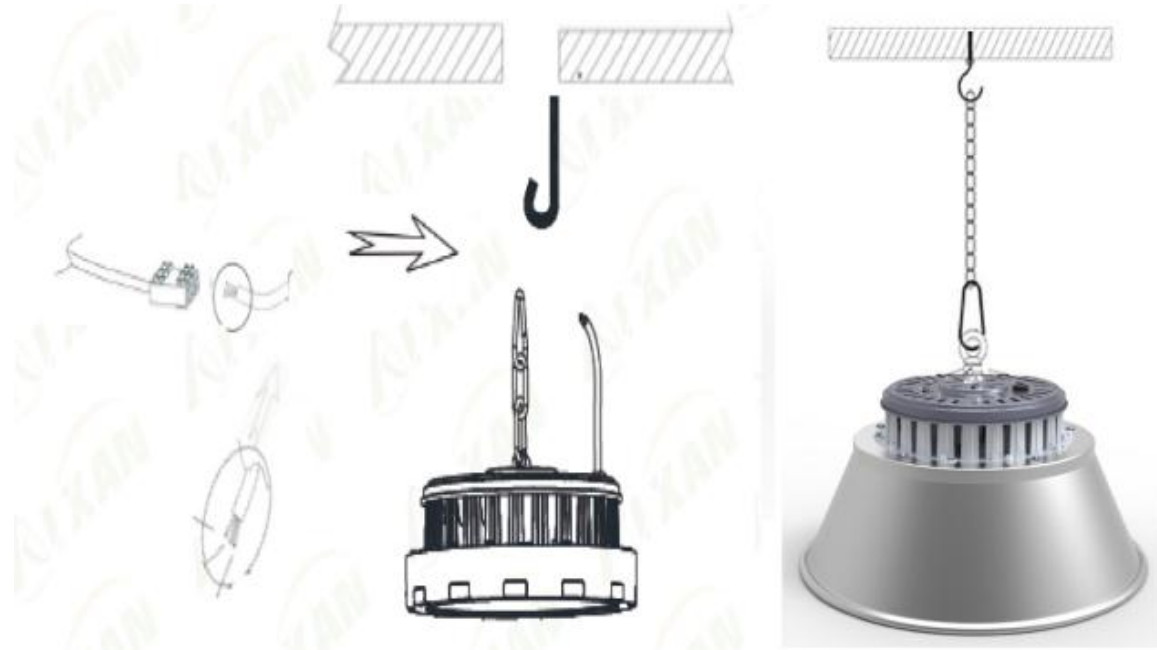

**Warranty** : 2 Years

Figure and size of Lamp body :  $\phi 270 \times 100.7\text{MM}$

Figure and size of lampshade :  $\phi 310 \times 180 \text{MM}$

— Matching according to customer needs.

[www.shineplusled.com](http://www.shineplusled.com)

# Technical Data Sheet\_ SHHB200W LED Dome High-bay Light

**Installation Height Suggestion:** (Suitable for installation at a height of 6-12m)