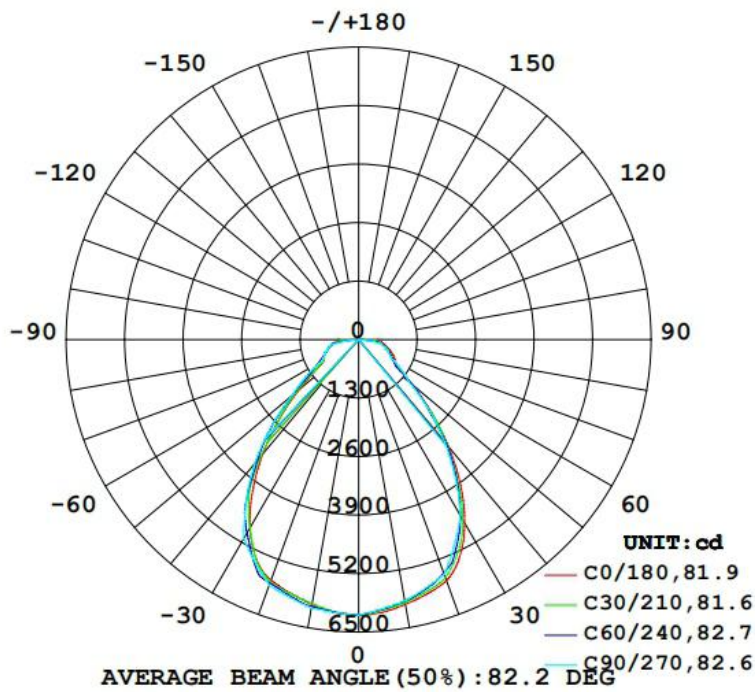

Surface of intensity Distribution:

www.shineplusled.com