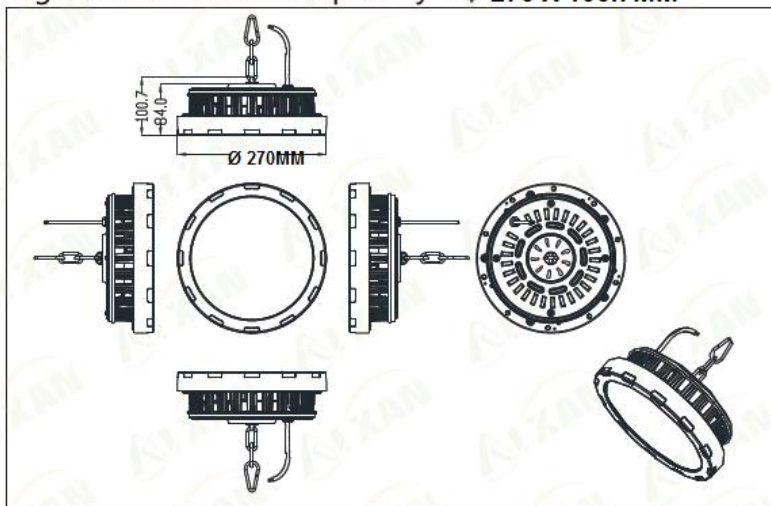

**Warranty** : 2 Years

Figure and size of Lamp body :  $\phi 270 \times 100.7\text{MM}$

Figure and size of lampshade :  $\phi 310 \times 180 \text{MM}$

— Matching according to customer needs.

[www.shineplusled.com](http://www.shineplusled.com)

# Technical Data Sheet\_ SHHB200W LED Dome High-bay Light

**Installation Height Suggestion:** (Suitable for installation at a height of 6-12m)