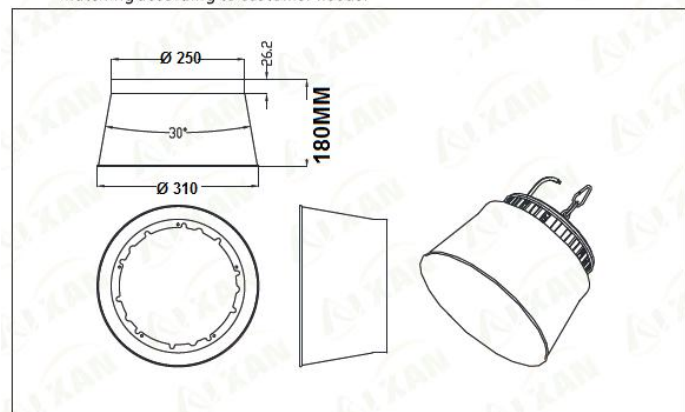

## Physical Details

|                                  |  |
|----------------------------------|--|
| Housing Material                 | : Aluminium Die cast - High-purity aluminium radiator with high thermal conductivity   |
| Reflector Material/ shape        | : Aluminium/Dome   |
| Dimensions with reflector (dome) | : $\phi 310\text{mm} * \text{H}237\text{mm}$   |
| Net Weight                       | : 1.9 kg   |
| Gross weight                     | : 2.2kg  |
| Size of Color Box                | : 275mm*275mm*125mm  |
| Suitable Fixing                  | : Hoisting   |
| Connection                       | : Flying leads/wires   |
| Cable                            | : Cable 0.3 m without plug -0.75sq.mm three-core cable ,the brown wire is "L" wire, the blue wire is "N"wire, and the yellow-green wire is the "E".) |

**Warranty** : 2 Years

Figure and size of Lamp body :  $\phi 270 \times 100.7\text{MM}$

Figure and size of lampshade :  $\phi 310 \times 180 \text{MM}$

— Matching according to customer needs.

[www.shineplusled.com](http://www.shineplusled.com)

# Technical Data Sheet\_ SHHB200W LED Dome High-bay Light

**Installation Height Suggestion:** (Suitable for installation at a height of 6-12m)