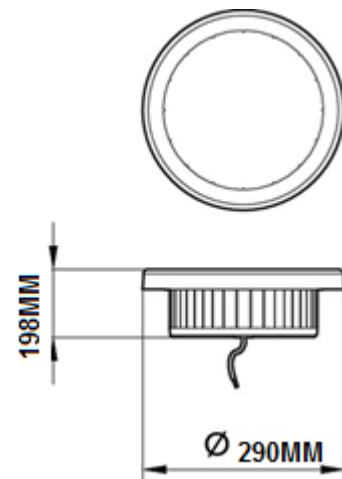

Product Details

Code : SHHB200W LED Dome High-bay Light
Model : High-bay Light
Make : SHINE PLUS

Electrical Data

Power Consumption : 200W
Power consumption tolerance : +/-10%
Operating Voltage Range : 100VAC-265VAC
Frequency : 50 or 60 Hz
Power Factor : > 0.95
THD : < 10%
Driver : high-stability isolated constant current
No. Of Gear units : 4 units
Efficiency : > 88%

Light Data

Light source : LED OSRAM SMD 2835
Efficacy : 120 lm/Watt
Luminous Flux : 24000 Lm
Optic Type : Wide Beam
Luminaire light beam spread : 110 °
Optic Material : Polycarbonate
Optical cover / Lens Material : Polycarbonate
Optical cover/lens finish : Frosted
Colour temperature : 6500K
Color Rendering Index : CRI > 80
Color tolerance adjustment : ≤10SDCM

Average Life : L70@30,000 Hours.

Environmental

Working Temperature : -25 to + 40 °C
Working Humidity : 10 to 90% RH
Storage Temperature : 0°C TO + 85 °C
Ingress Protection Code : IP44 (Protected from tools and small wires greater than 1 millimetre.)

Mech. Impact protection code : IK08 (The equivalent to the impact of a 1.7kg mass dropped from 300mm above the impacted surface)

Protection

Input Overvoltage/Under voltage : Protected >300VAC with 5-10V hysteresis
High voltage standing : Protected (440VAC)
Output Short circuit : Protected
Voltage Power Fluctuations/Surge : Protected (6KV for surge)
Protection class IEC : Safety Class I

Mechanical Dimension