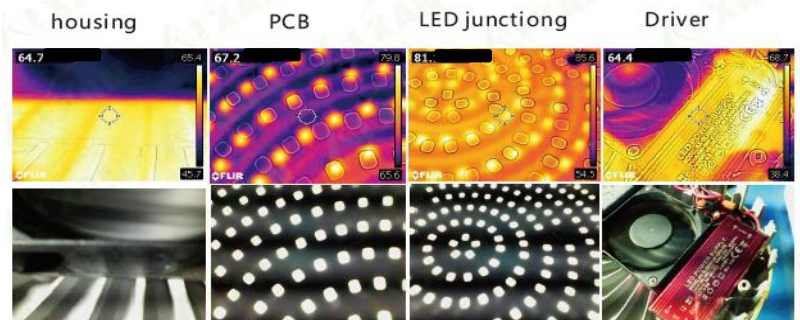

Thermal imagery

www.shineplusled.com